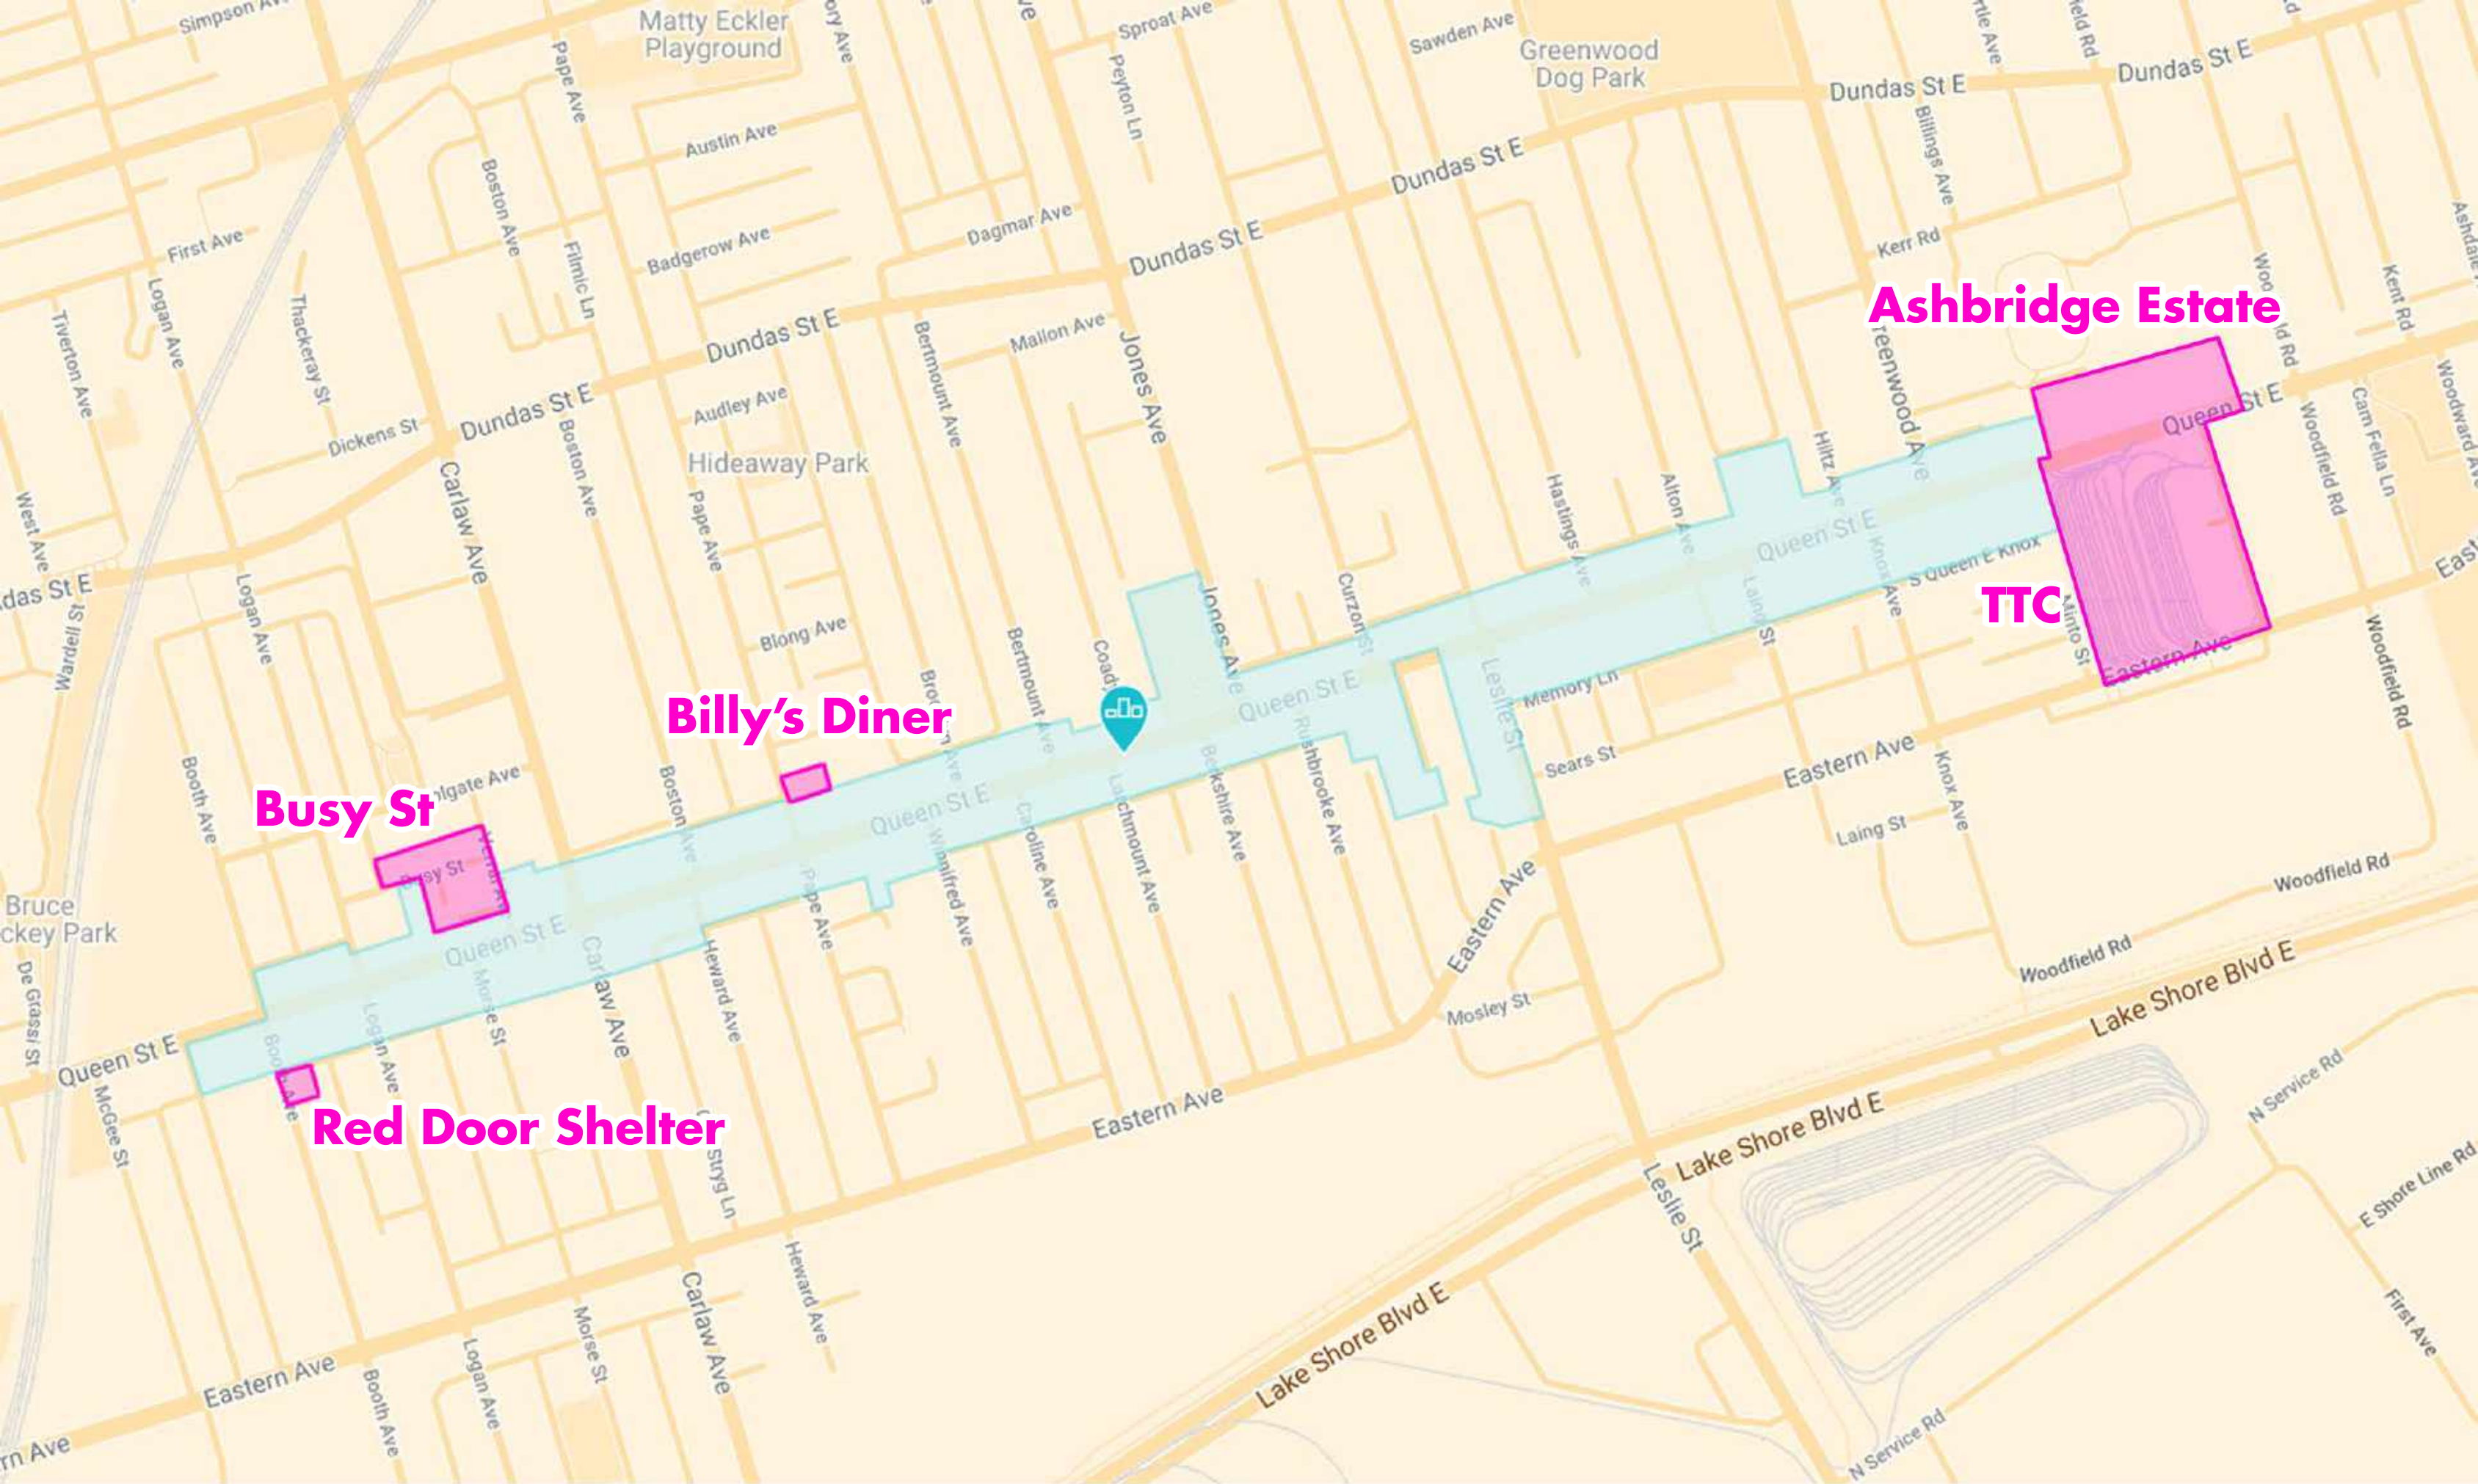

CURRENT BIA (2020)

Ashbridge Estate

TTC

Billy's Diner

Busy St

Red Door Shelter

MINOR EXPANSION

Carlaw Expansion:

- Crow's Nest
- Dundas & Carlaw
- Surf The Greats
- Wrigley Building
- Garment Factory

MAJOR EXPANSION