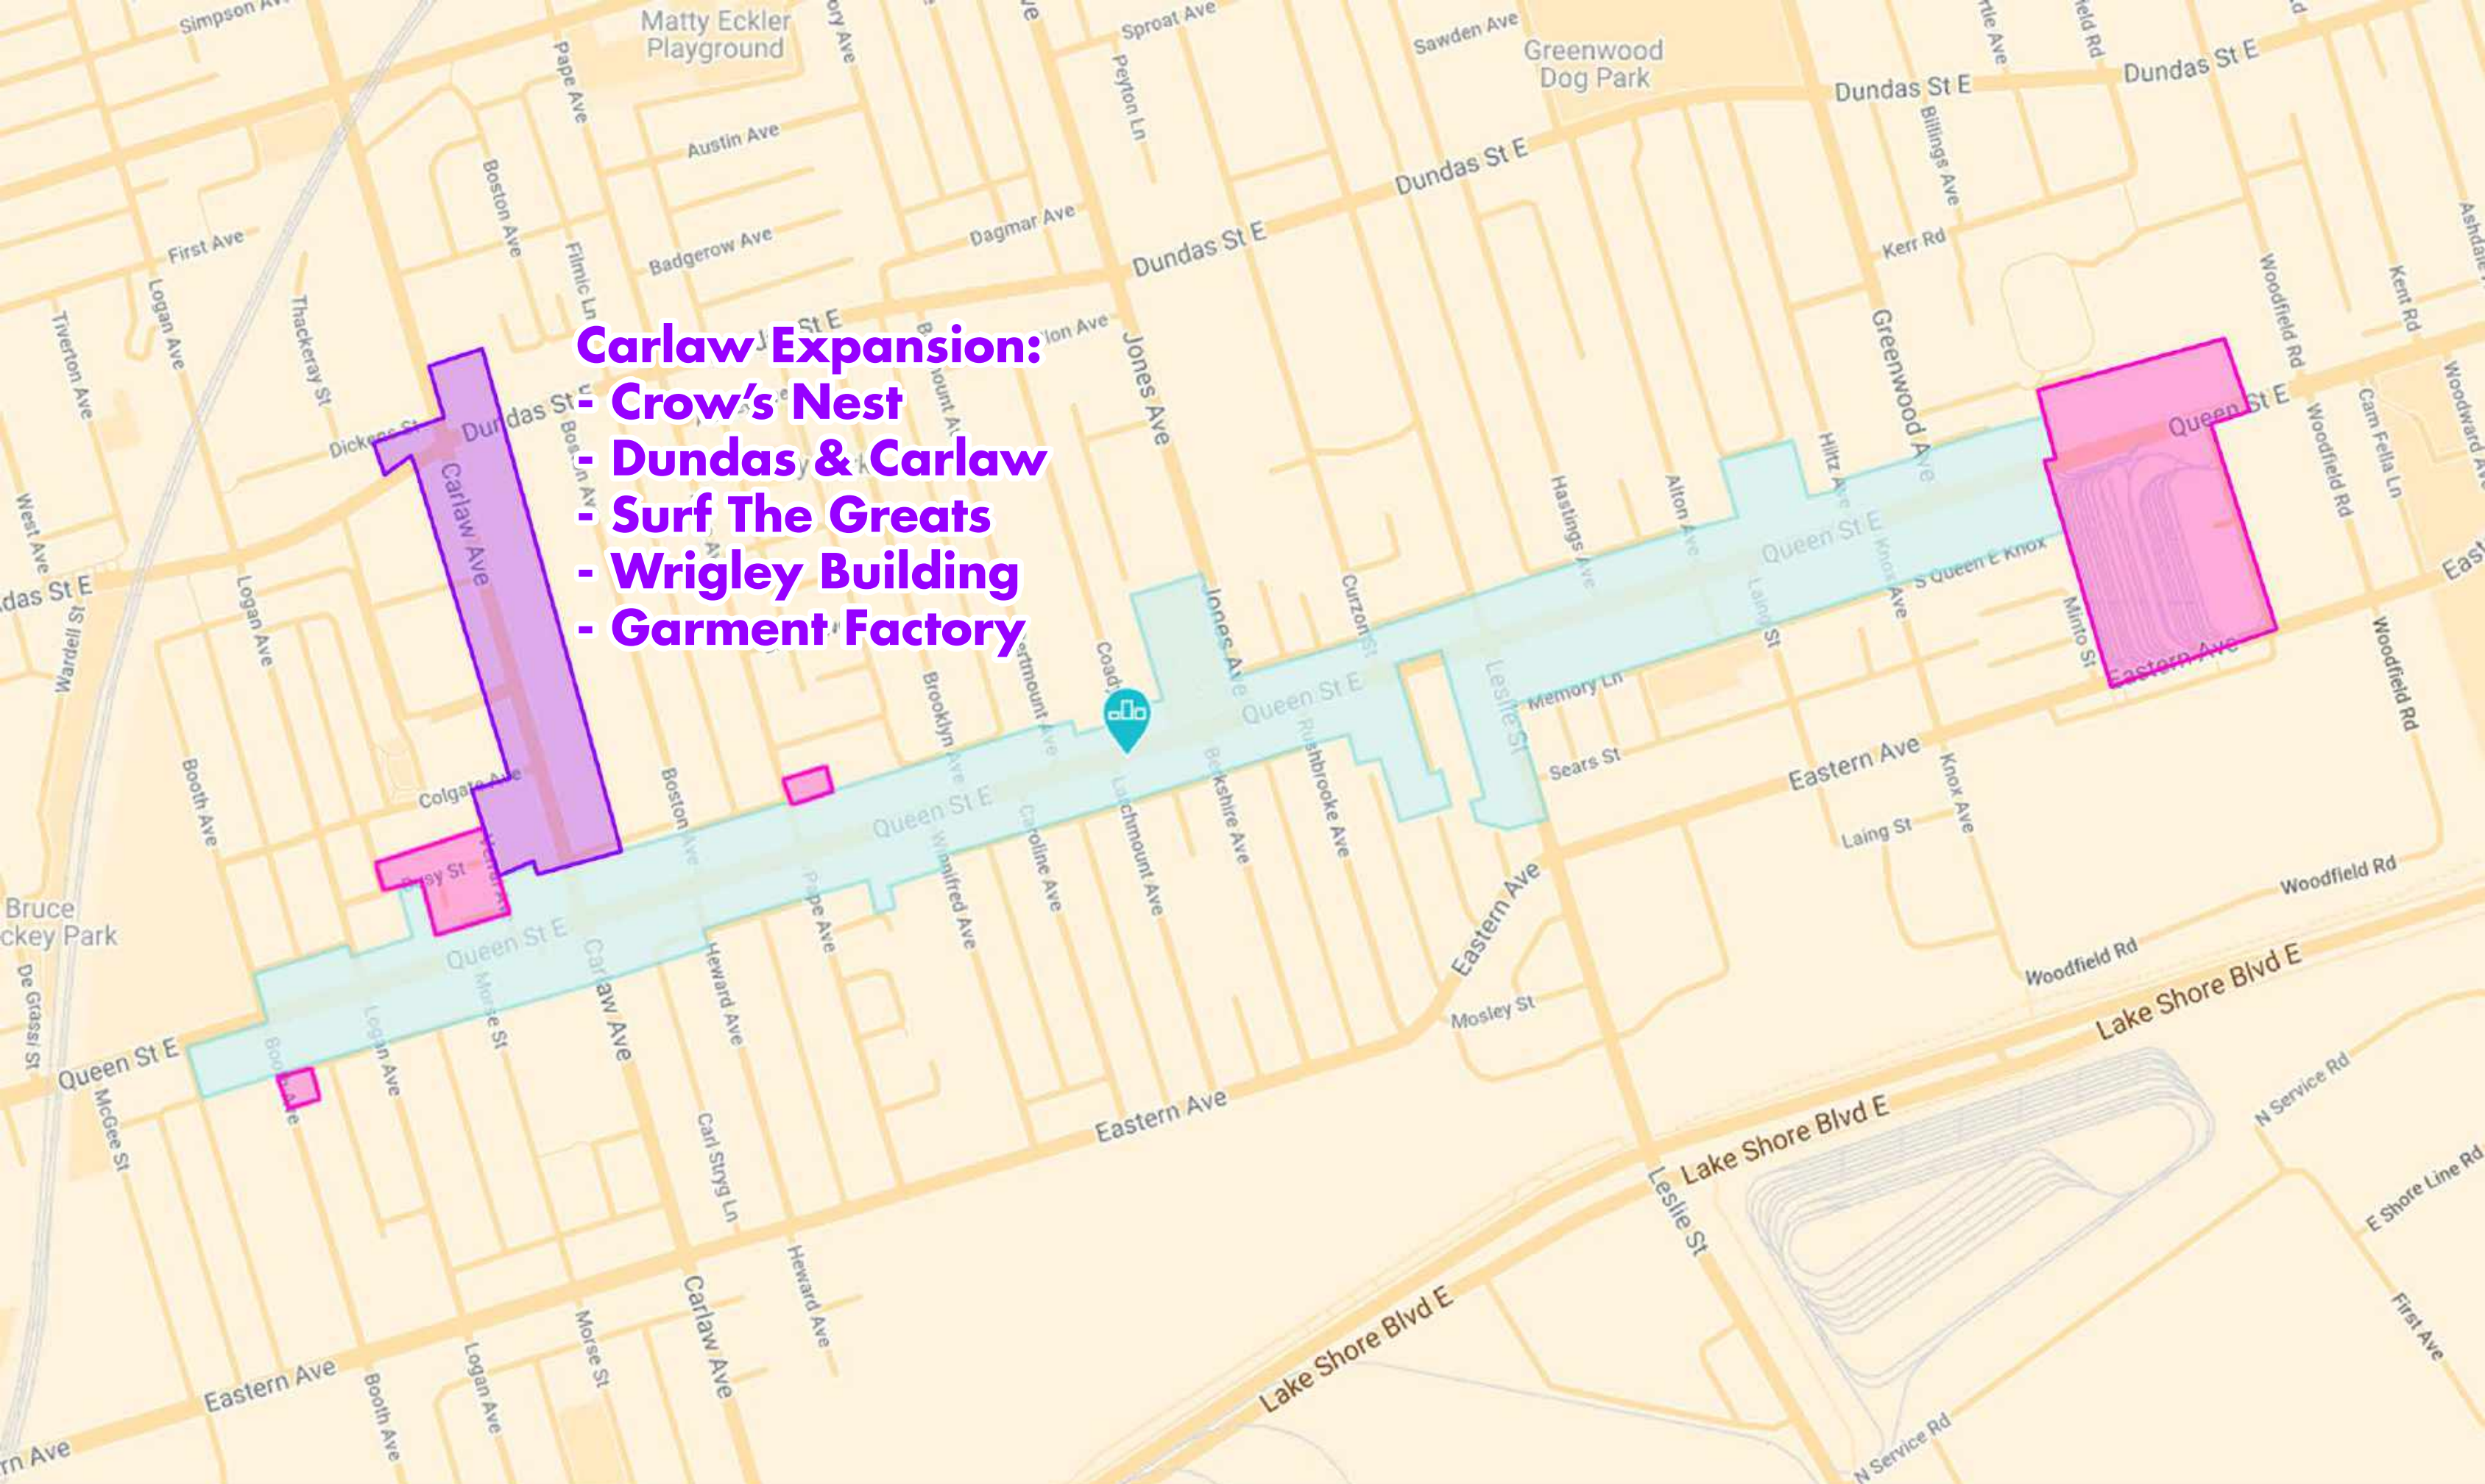

CURRENT BIA (2020)

Ashbridge Estate

TTC

Billy's Diner

Busy St

Red Door Shelter

MINOR EXPANSION

Carlaw Expansion:

- Crow's Nest
- Dundas & Carlaw
- Surf The Greats
- Wrigley Building
- Garment Factory

MAJOR EXPANSION